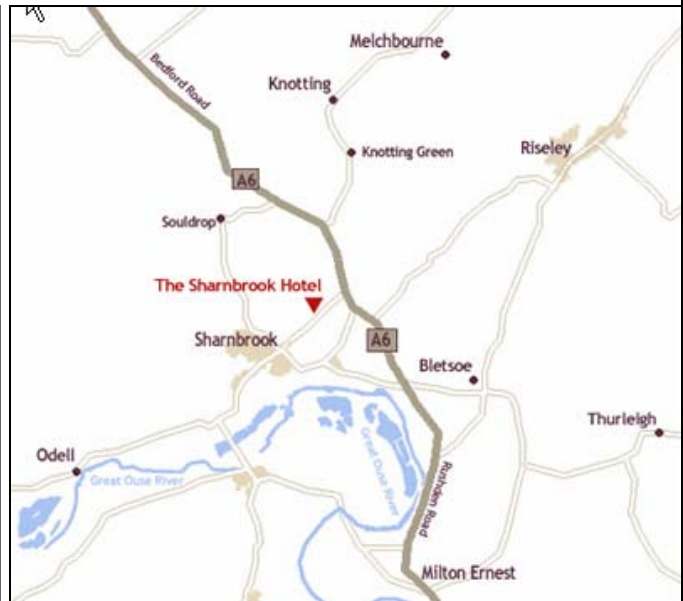

The Sharnbrook Hotel

Directions

From the South (Bedford):

- + Leave Bedford
- + Take the A6 (7 Miles)
- + Pass by Milton Ernest
- + Turn left on Park Lane

From the North:

- + Take the A6
- + Pass by Rushden (4 Miles)
- + Turn right on Park Lane

From the West (Northampton):

- + Leave Northampton
- + Continue straight into A45 (11 Miles)
- + Take the 3rd Exit off the Chowns Mill Roundabout into A6. (Rushden) (3.4 Miles)
- + Take the A6
- + Pass by Rushden (4 Miles)
- + Turn right on Park Lane

The Sharnbrook Hotel
incorporating VesuviO Restaurant & Bar
Park Lane (off A6), Sharnbrook, Beds MK44 1LX

Tel: 01234 783142 Fax: 01234 783157
www.thesarnbrookhotel.com